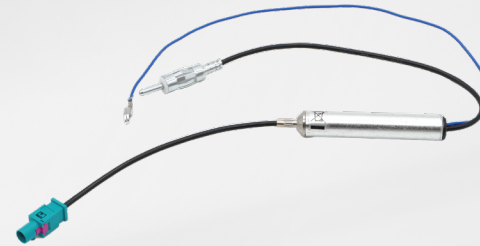

Adapters & Splitter

Fakra / DIN Adapter CA-AFA450

- › **Order No. 2910000075300**
- › Input: Fakra,
  Output: DIN male
- › Impedance 75 Ω

Antenna Adapter FAKRA-DIN with power CA-AFA450

- › **Order No. 2910000075400**
- › Cable length 2.80 m
- › Cable impedance 75 Ω