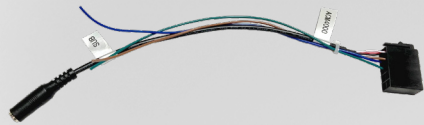

Cables

Adaptor cable D (Subwoofer output and cam trig)

- › **Order No. 2801104005355**
- › Cable length 0.22 m Green C2 connector