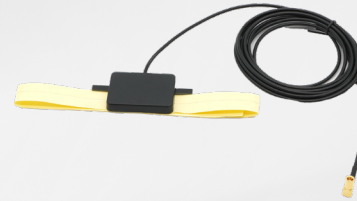

Antenna DAB ANT-DP250

- › **Order No. 2910000144900**
- › Passive antenna for Windscreen montage
- › SMB female connector
- › Rigid / 525 mm
- › Cable length 2.50 m