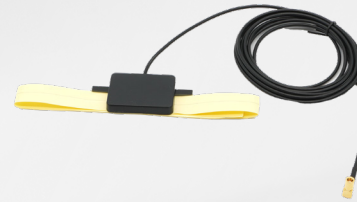

Antenna DAB ANT-DP250

- › **Order No. 2910000144900**
- › Passive antenna for Windscreen montage
- › SMB female connector
- › Rigid / 525 mm
- › Cable length 2.50 m