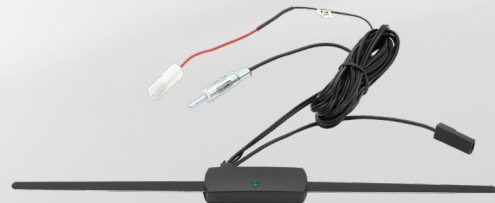

Antennas

Antenna AM/FM 10-123

- › **Order No. 2910000111300**
- › 35 cm antenna for roof montage
- › Rigid (fiberglass) / 348 mm
- › Inclination between 0°-90°
- › Cable length 2.30 m
- › DIN connector

Antenna AM/FM 10-124

- › **Order No. 10-124**
- › 19 cm flexible antenna for roof montage
- › Flexible (rubber) / 190 mm
- › Inclination between 0°-90°
- › Cable length 2.30 m
- › DIN connector
- › Mounting: 2 holes 4 mm and 8 mm

Antenna AM/FM 10-125E

- › **Order No. 10-125E**
- › Active antenna for Windscreen montage
- › Rigid / 280 mm
- › Inclination between 0°-90°
- › Cable length 1.50 m
- › DIN connector
- › 12 V Phantom power supply provided by the radio

Antenna AM/FM 10-124a

- › **Order No. 2910002378000**
- › 19 cm flexible antenna for roof montage
- › Flexible (rubber) / 190 mm
- › Inclination between 0°-90°
- › Cable length 0.7 m
- › DIN connector
- › Mounting: 1 hole 8 mm